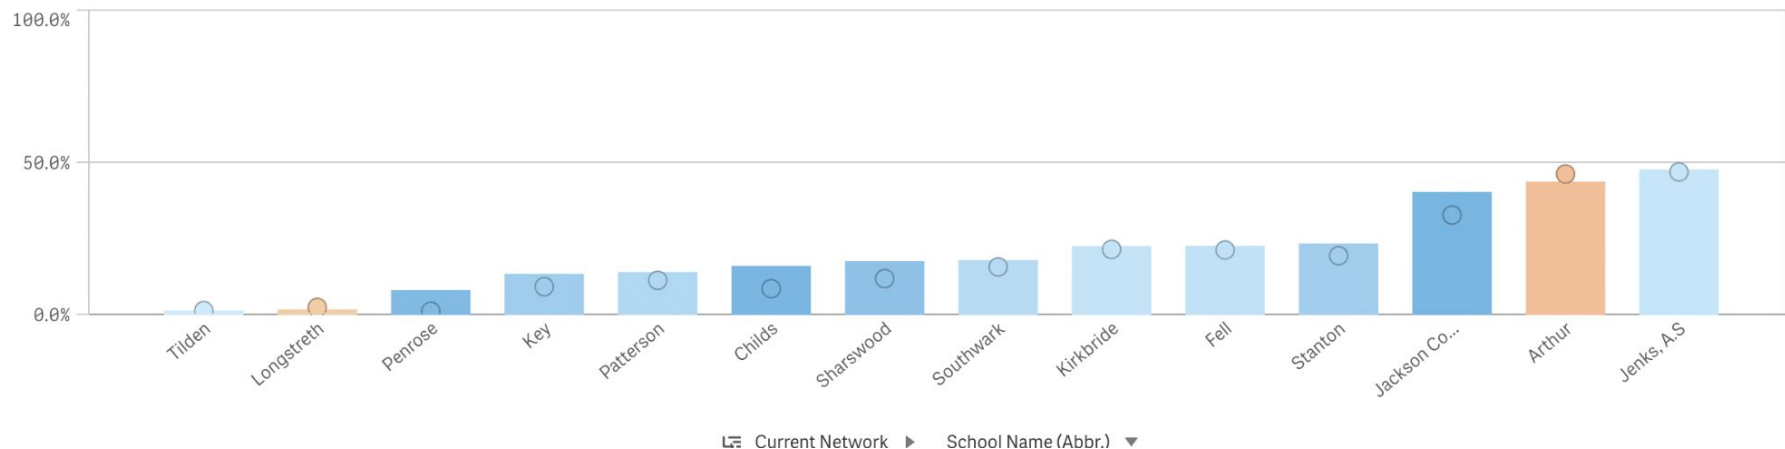

Reading and Math: Students Scoring at the Lowest Tier

Select Subject

Reading (inc. Early Literacy) & Math - Lowest ... ▼

% Tier 1/At or Above Benchmark in Both Reading & Math, Year-Over-Year

Star, Gr. K-8, Spring 2022-2023

☰ Current Network ▶ School Name (Abbr.) ▼