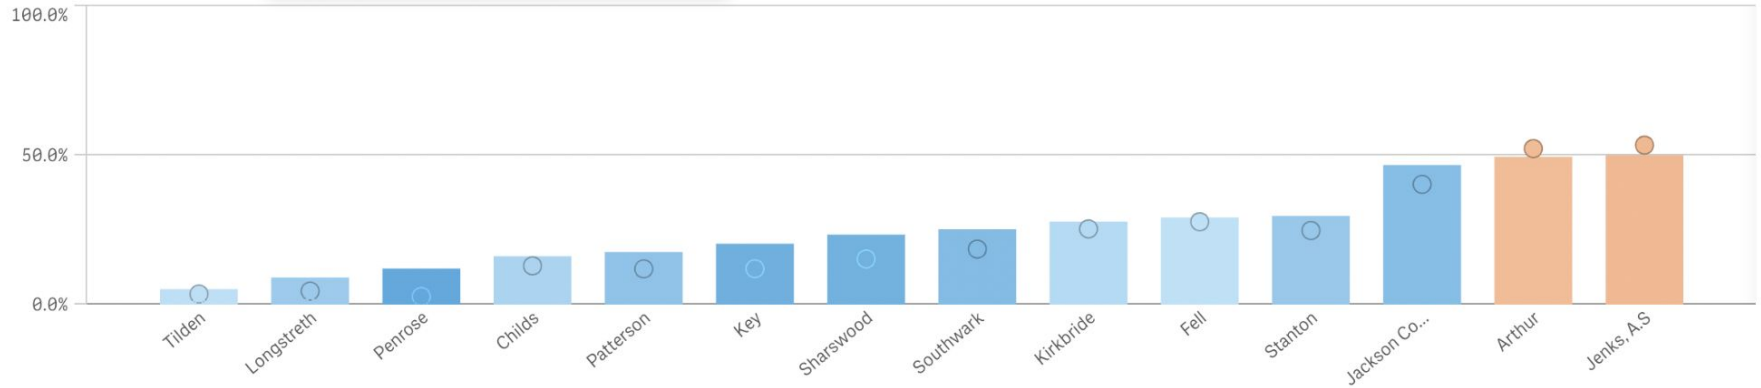

The further the dot in the bar, the more progress the school made from last year. If the dot is further away, this means the school is underperforming in comparison to last year.

Attendance

Tip: Use the toggle on the X-axis to see an all-schools view. (Default will show network-school-grade level drill down.)

Star, Gr. K-8, Spring 2022-2023

Math: At or Above Benchmark

Select Subject

Math

% Tier 1/At or Above Benchmark in Math, Year-Over-Year

Star, Gr. K-8, Spring 2022-2023

% Tier 1/At or Above Benchmark in Math, Year-Over-Year

Reading and Math: Students Scoring at the Lowest Tier

Select Subject

Reading (inc. Early Literacy) & Math - Lowest ... ▼

% Tier 1/At or Above Benchmark in Both Reading & Math, Year-Over-Year

Star, Gr. K-8, Spring 2022-2023