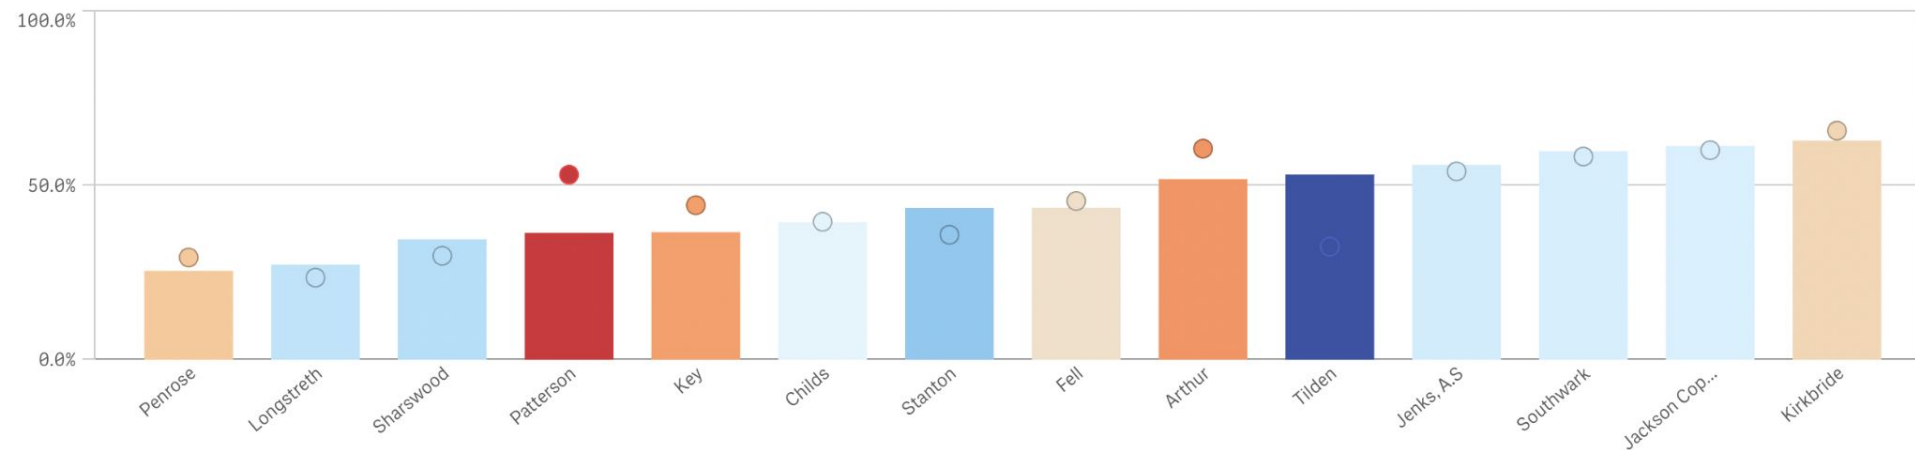

Multicultural Festival

Coppin Kids for Kids Initiative

THE SCHOOL DISTRICT OF
PHILADELPHIA

The following slides show our school's performance in comparison to all other Network 10 schools. For comparison purposes, Tilden is a 6-8 school, Jenks is a K-5, and all other schools are K-8.

The further the dot in the bar, the more progress the school made from last year. If the dot is further away, this means the school is underperforming in comparison to last year.

Attendance

Tip: Use the toggle on the X-axis to see an all-schools view. (Default will show network-school-grade level drill down.)

% of Students Attending 95% or More Days; SDP: 38.0%

2022-2023 (Bars) v. 2021-2022 (Circles), through May

Reading: At or Above Benchmark

Select Subject

Reading (inc. Early Literacy) ▼

% Tier 1/At or Above Benchmark in Reading, Year-Over-Year