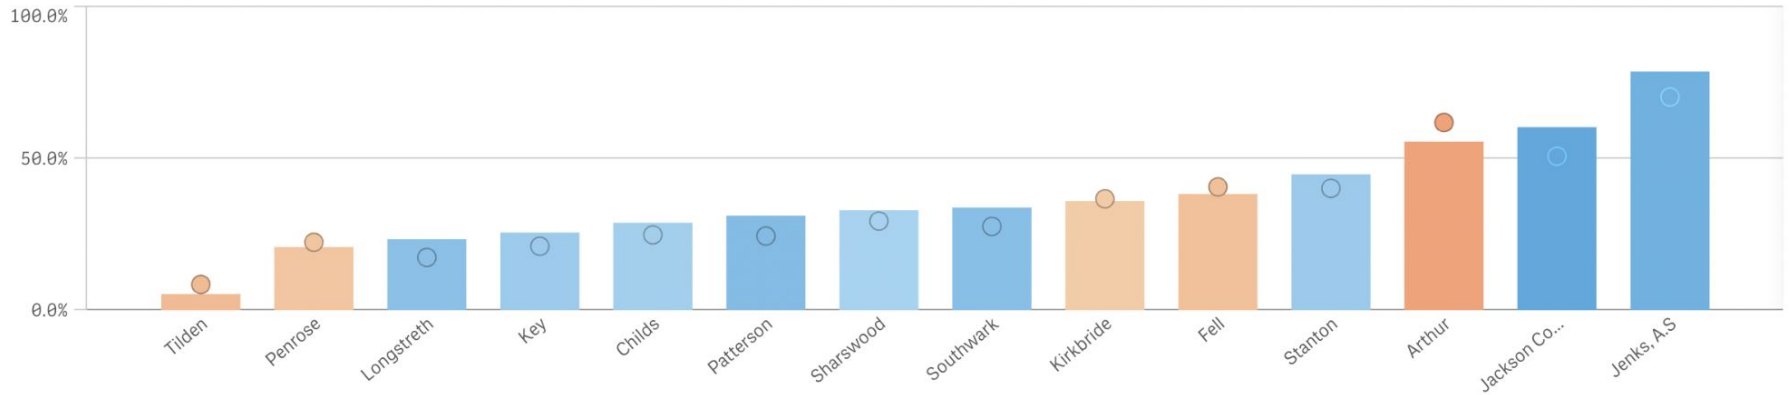

Reading: At or Above Benchmark

Select Subject

Reading (inc. Early Literacy) ▼

% Tier 1/At or Above Benchmark in Reading, Year-Over-Year

Star, Gr. K-8, Spring 2022-2023